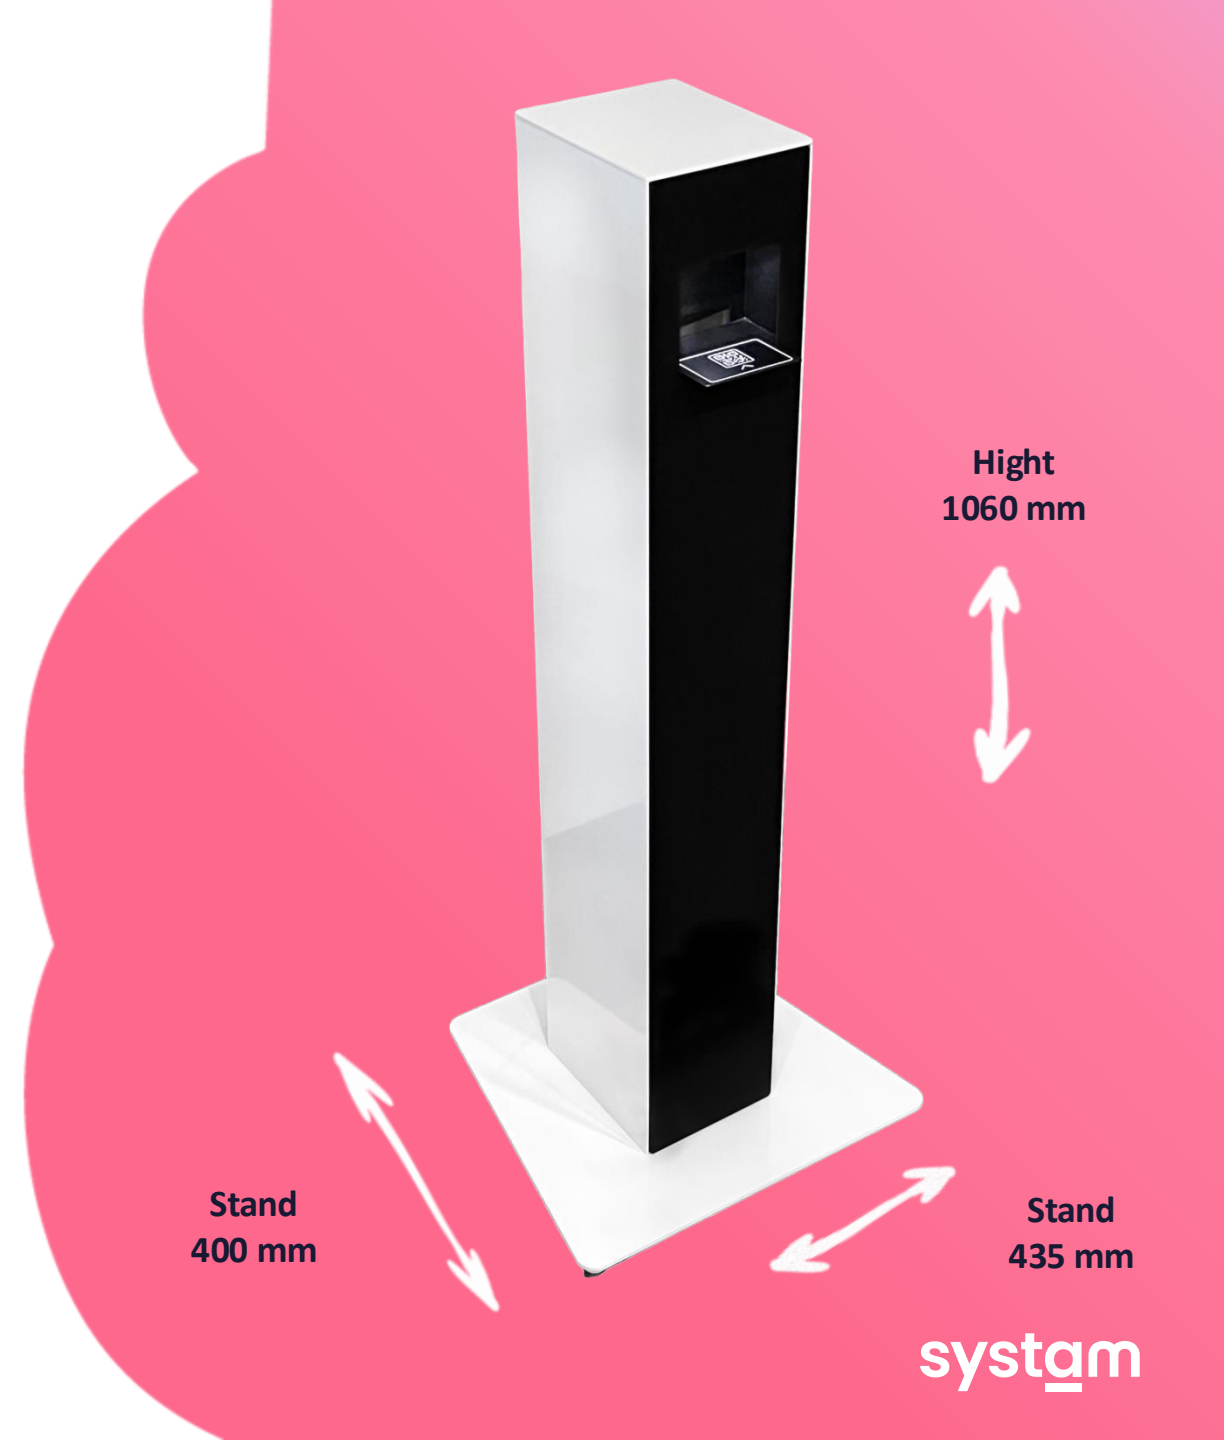

System SignOut

Features

- Freestanding on the floor.
- Time-stamped sign-out with the QR code reader.
- Lockable compartment for visitor badges.
- Can be used to control the gate/door for exiting the building.

Requirements for the installation spot

- Indoors, non-condensing conditions.
- Network connection.
- Ethernet cable for wired network connection. In exceptional cases, the device also supports Wifi (2.4Ghz and 5Ghz).
- Electricity: 1 pc 230v socket.

Pricing:

Added to the cost of the Visit -service. The price is dependent on the service package.